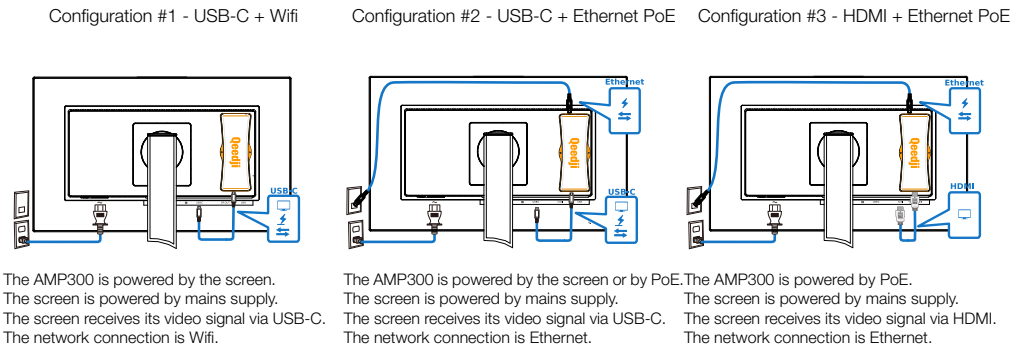

The AMP300 can be connected to a monitor via an HDMI or USB-C cable. Digital sound is available through HDMI, USB-C and Bluetooth.

Several configurations of connections are possible:

Strengths

- Android OS 9 Qeedji System
- USB-C (Alt Mode Display Port) and HDMI Video Output
- USB-C Power Delivery 15W output
- Power over Ethernet (PoE, PoE+)
- Programming of screen sleep (CEC, MCCS)
- 802.1x LAN and WLAN security
- Multi-page PDF and MS-Powerpoint Reader
- Green IT: 4W of consumption
- Silent (fanless)

Protocols :
 HTTP(S), UDP, RTP, RTSP

Processor :
 CPU: iMX8 Quad SoC

Peripherals :
 1x USB-C Power Delivery, Data, Alt Mode DP
 1x USB-C Power Delivery, Data
 1x HDMI
 1x Power Supply USB-C input
 1x RJ45