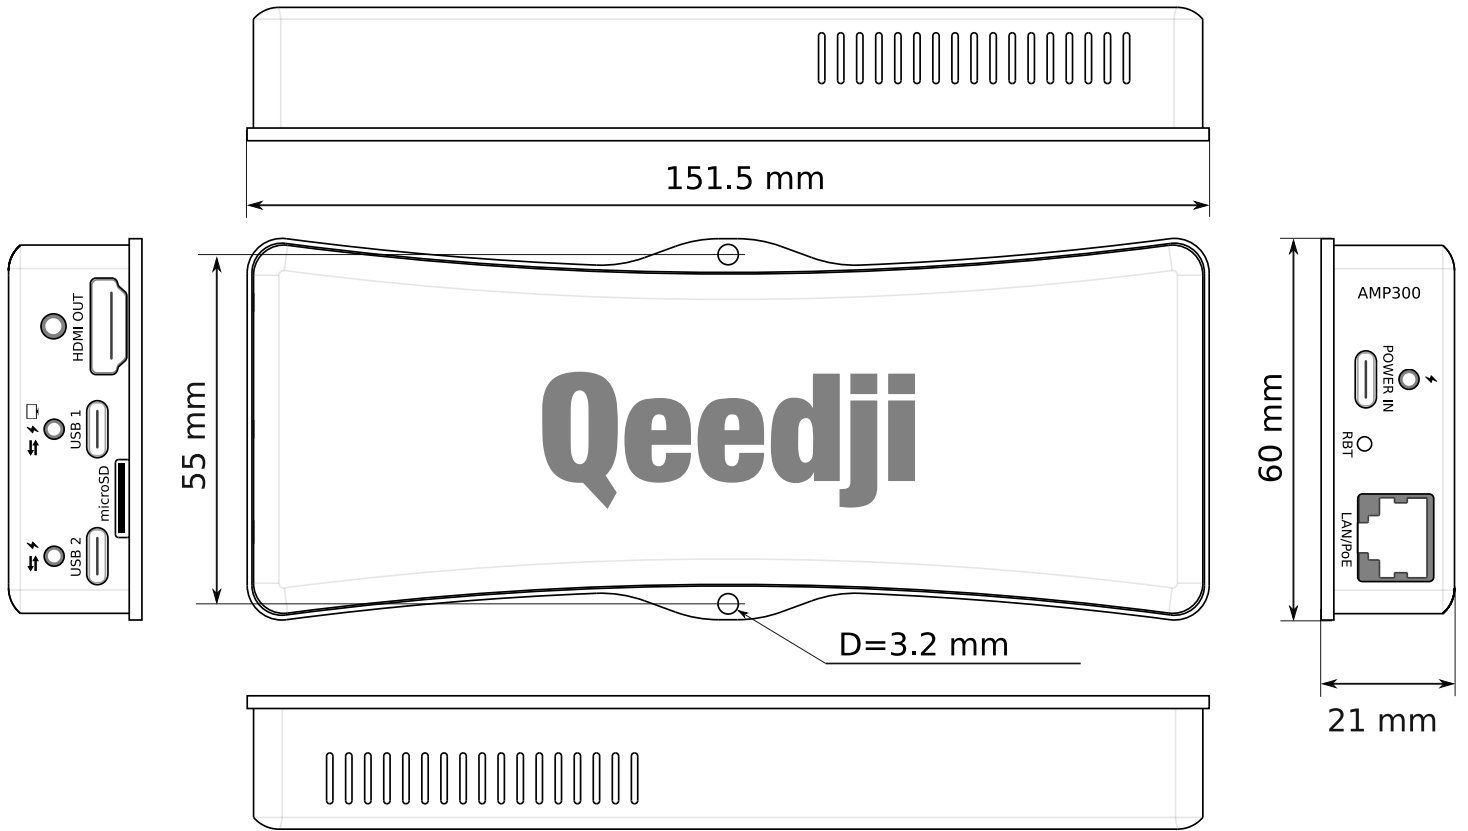

Storage :
 SD card: 16GB included

Operating System :
 AOSP Qeedji System

Software Compatibility :
 WebView or native application

Screen resolutions :
 Portrait, Landscape
 96x96~1920x1080

Audio output :
 USB-C
 HDMI
 Bluetooth Audio

Video output :
 1x HDMI 1.4
 1x USB-C (Alt Mode Display Port)

Network :
 Ethernet 10/100 BaseT
 WiFi 5 with built-in antenna
 Bluetooth Low Energy (BLE 5)

Power supply :
 5V DC over USB-C
 PoE, PoE+

Environment :
 Temperature: 0~40°C

Physical Characteristics :
 Weight: 0.143 kg
 Dimensions (WxHxD) : 60x151.5x21 mm

Warranty :
 1 year (parts and labor)

Manufacturer :
 Qeedji

Ordering Information

Platform
Reference

Description

AMP300

Android FHD Media Player